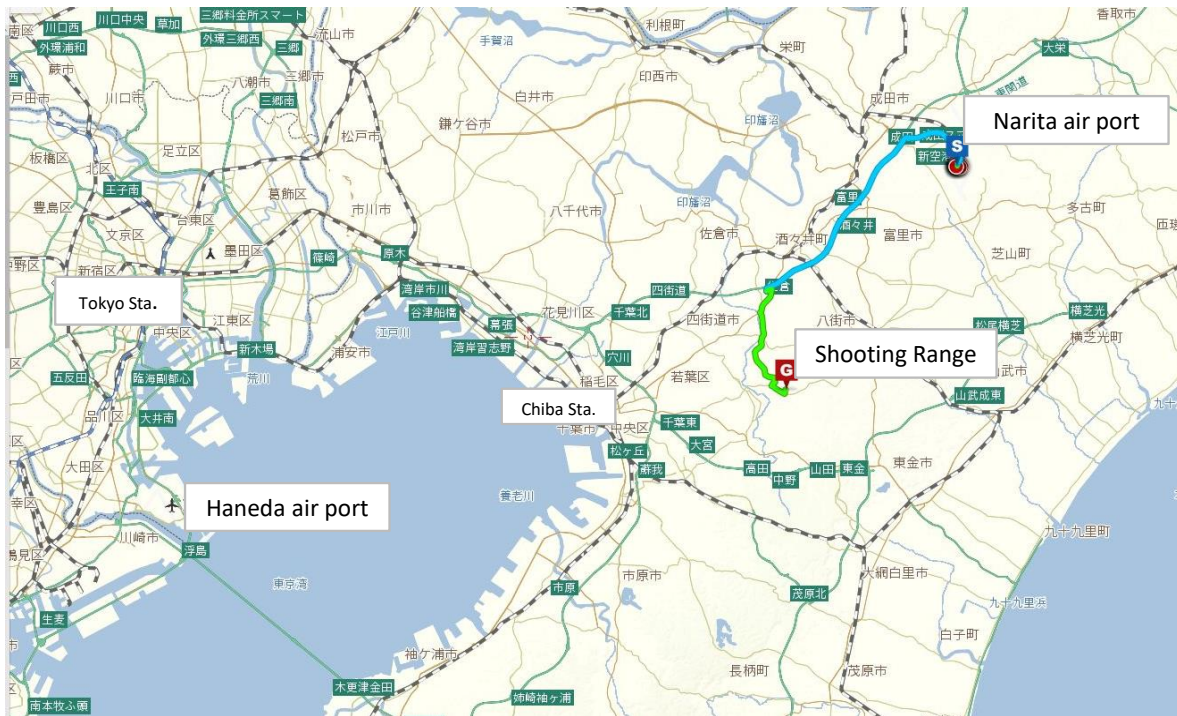

Narita air port → Chiba Central Sports Center Shooting Renge

The shooting range is aprox.40 minutes from Narita air port by way of Sakura Interchanges(IC) on the Higashi Kanto Expressway. distance.:31km

Enlarged view